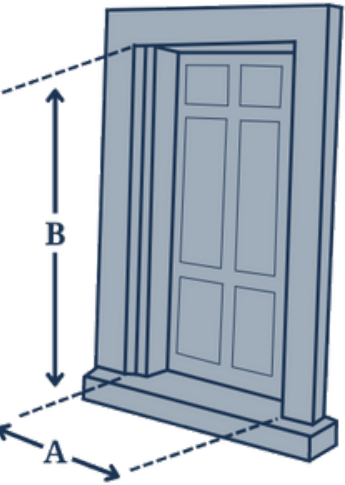

### Standard Sizes

32" x 80"

36" x 80"

### Custom Size

Up to 60" wide & 120" tall

All measurements are taken from the outside and should be the door frame opening.

- Take three measurements on width (A): top, center, and bottom. Use smallest figure.
- Measure height (B) from top of opening to sill. Measure both sides and use smallest figure.