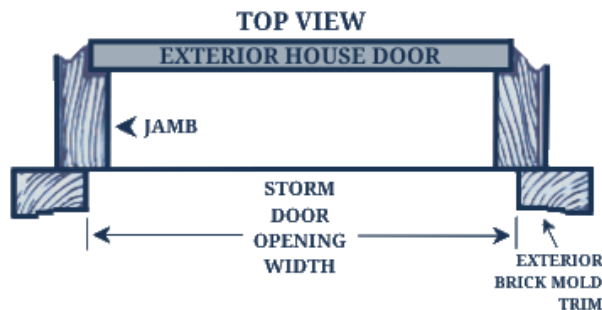

Sales@doortechcorp.com

(336)-357-6498

www.doortechllc.com

Manufacturer of Pre-Hung
Aluminum Storm & Screen Doors for
the Building Supply Industry